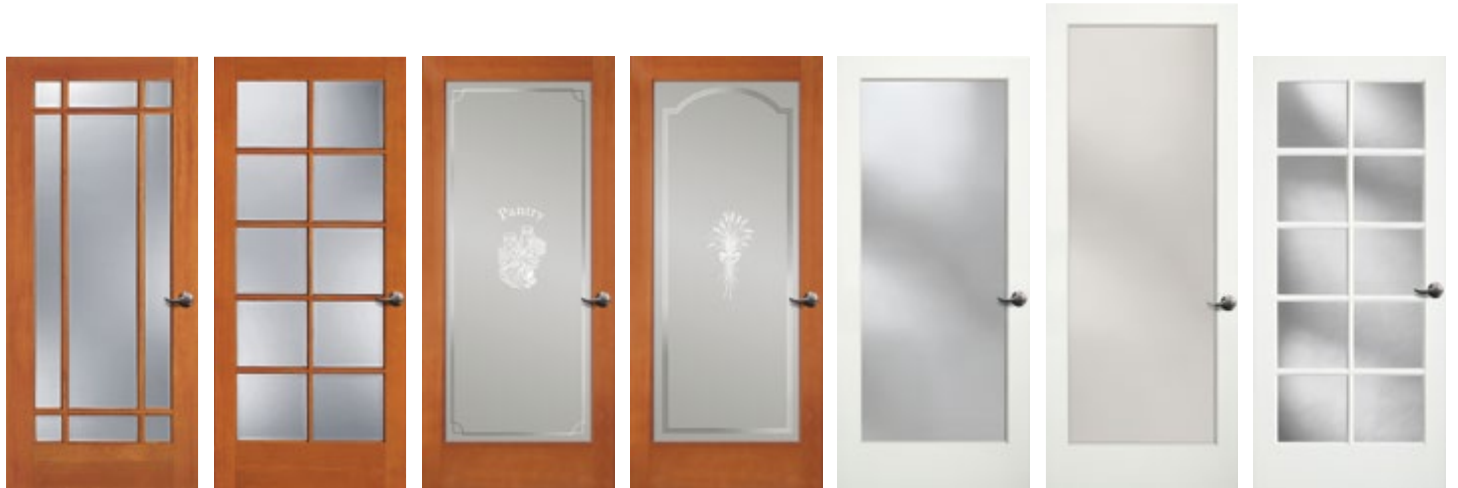

Redi-Prime® Interior

Primed, 1-3/8" thick, 6'8" height unless otherwise noted

1509 - 1309	1510 - 1310	1590 | Pantry	1592 | Wheat	8001	8001 | 8'0"	8010
1/8" SG, Available widths: 20" - 3'0"	1/8" SG, Available widths: 20" - 3'0"	1/8" SG, Available widths: 2'0", 2'4", 2'6"	1/8" SG, Available widths: 2'0", 2'4", 2'6"	1/8" SG, Available widths: 20" - 3'0"	1/8" SG, Available widths: 20" - 3'0"	1/8" SG, Available widths: 2'0" - 3'0"