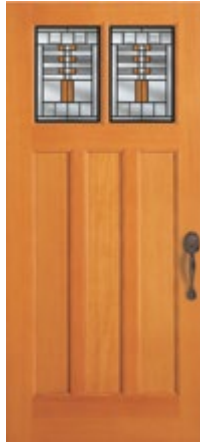

S In stock at the Southern California Chino Facility

O Special Order

Craftsman Collection (continued)

36862 
3/4" Clear IG

36872 | Cortez™ III 
3/4" Silver IG

36882 | Avondale™ III 
3/4" Black IG

36813 
3/4" Clear IG