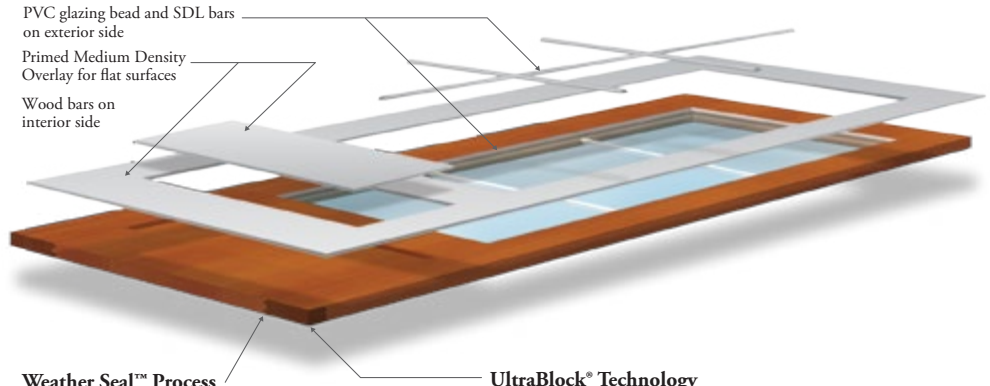

Weather Seal™ Process

Entire stile-and-rail joints coated and bonded to
decrease the possibility of water infiltration

UltraBlock® Technology

Composite block material finger-jointed
into the bottom of the stiles