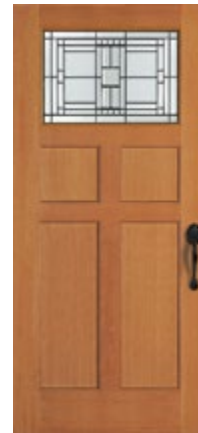

6366 | Portsmouth® N S
3/4" Black IG