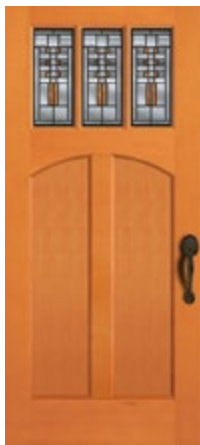

**36843 | Valencia™ II
w/ Arched Rail** O
3/4" Black IG