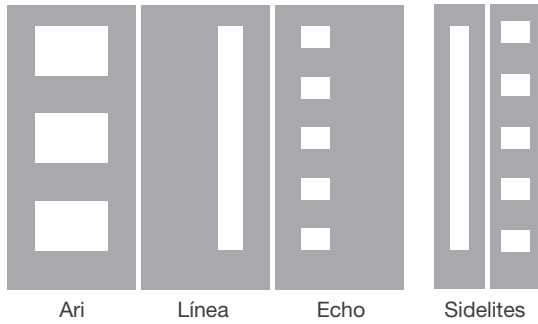

Línea

Echo

Sidelites

It's your decision, by design.

1 Start with a style.

Combine doors and sidelites to create an entrance that fits your vision.

Ari