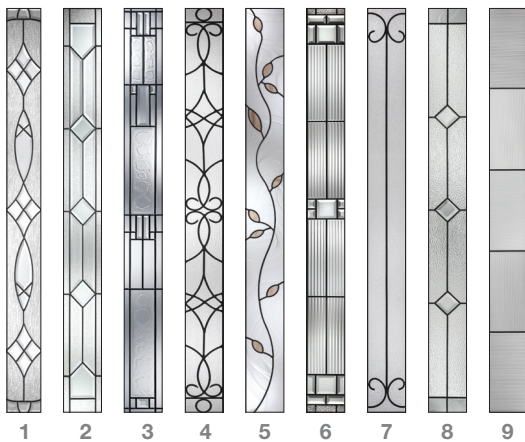

## 2 Choose a material.

Each style is available in any of these material choices.

Wood-Grained Fiberglass:  
Mahogany or Oak  
(Shown in Driftwood stain.)

Smooth  
Fiberglass

Steel

## 3 Select a glass.

Find an available glass design to complete the statement you want to make.

### Privacy & Textured Glass

Available for all Pulse door styles.

Reeded

Geometric

Satin Etch

Chord

Chinchilla

Rainglass

### Decorative Glass

Available for Línea.

1

2

3

4

5

6