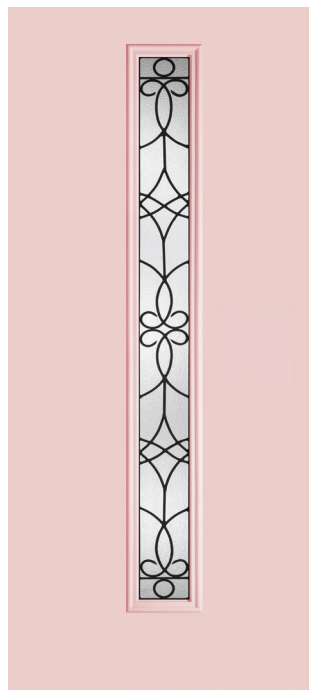

Pulse Ari, Axis Glass with Flat Lite Frame, Door – FCM2AX

Pulse Línea, Reeded Glass with Flat Lite Frame, Door – S1RXK

Pulse Echo, Granite Glass with Flat Lite Frame, Door – S5LXN

# Retrospective

Pulse Echo, Low-E Glass with Scrolled Lite Frame, Door – S9RCL

Pulse Ari, Satin Etch Glass with Scrolled Lite Frame, Door – S2XE

Pulse Linea, Riserva Glass with Scrolled Lite Frame, Door – FC1LRS

Pulse Echo, Pembridge Glass with Scrolled Lite Frame, Door – S8LPB

Pulse Línea, Salinas Glass with Scrolled Lite Frame, Door – S1SA

Pulse Ari, Geometric Glass with Scrolled Lite Frame, Door – FCM2XG