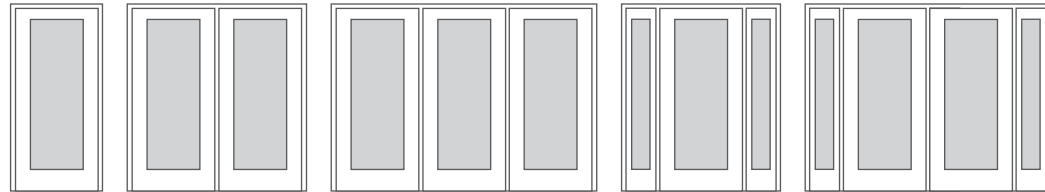

Available Configurations