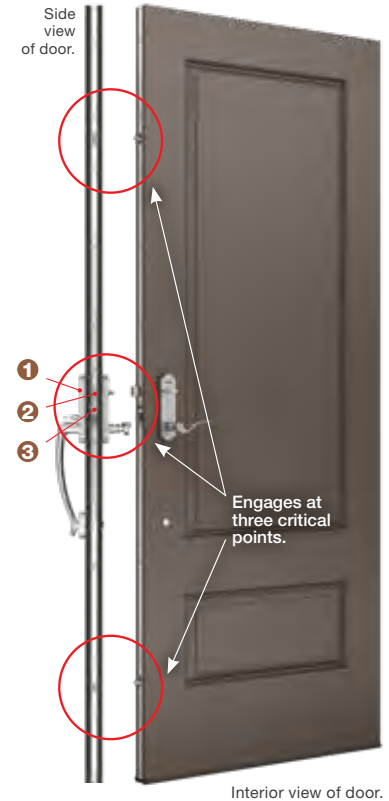

- ①
- ②
- ③

Engages at three critical points.

Interior view of door.

- ① Self-lubricating locks.
- ② 1" premium stainless steel deadbolt.
- ③ Integrated mishandling device.

Finish Options

Note: Grip-Style options are not available for double door/french door applications.