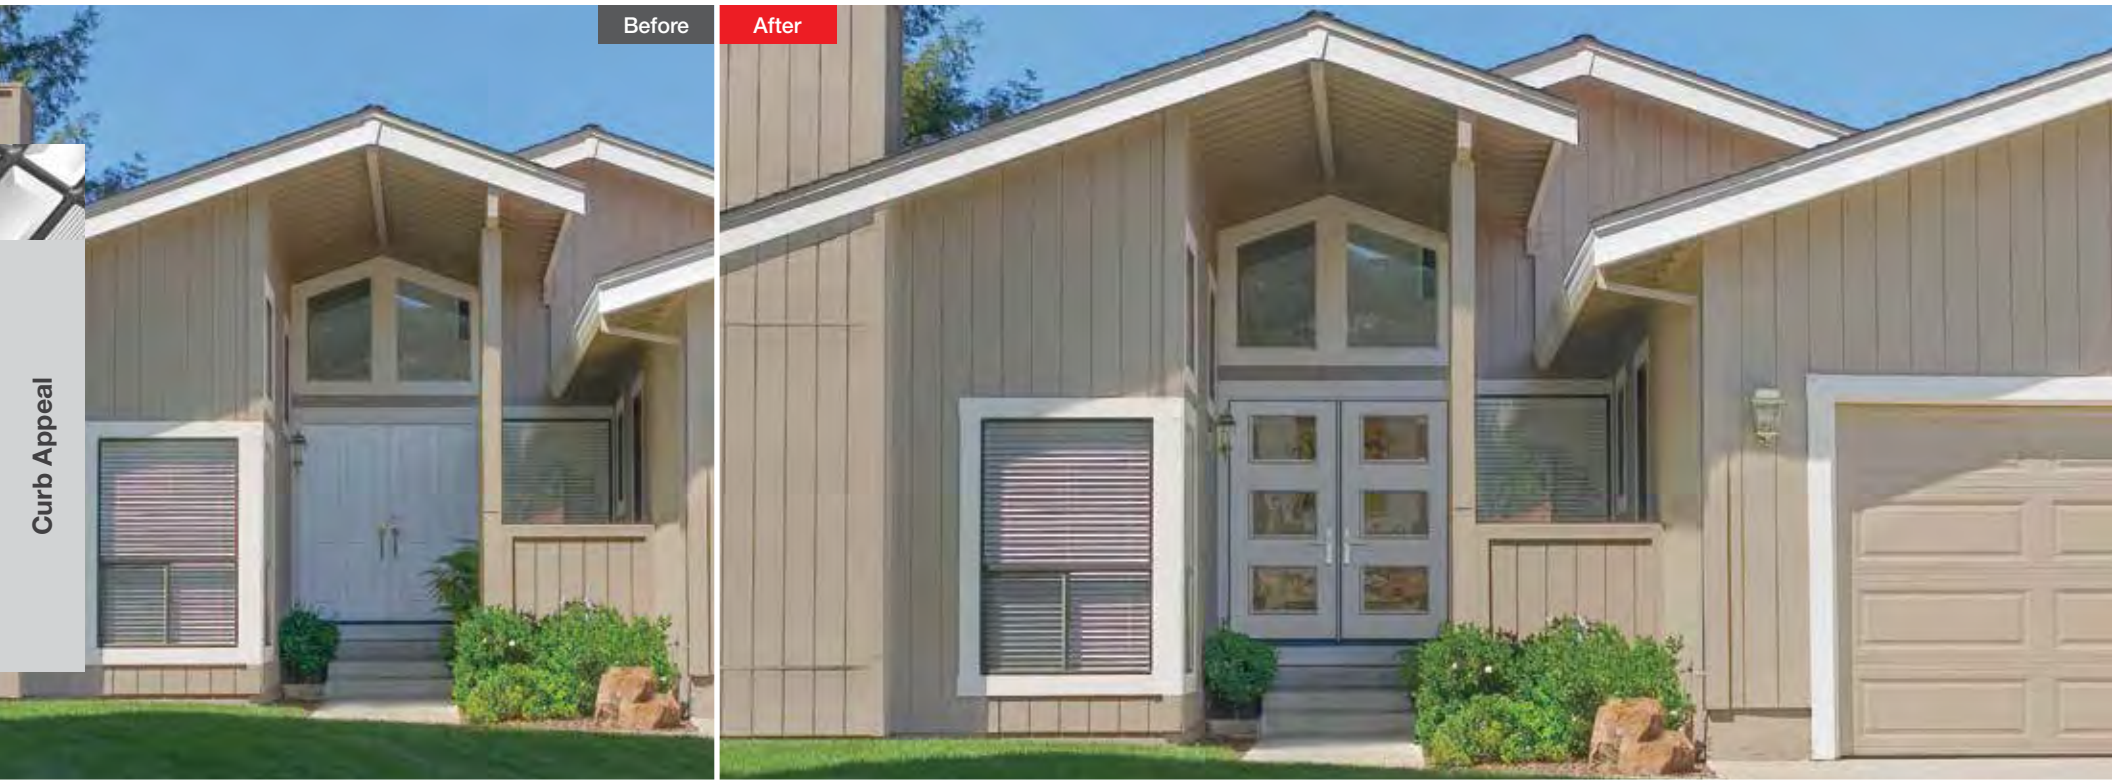

3 Hardware

Choose from beautiful options that will complement the look of your home and help bring you security and peace of mind.

4 Ball-Bearing Hinges

Hinges with ball-bearings protect each hinge pivot, offering added support and stability to help keep your door opening and closing smoothly.

Mullions not only give the hinges and lock a place to anchor, they come in a range of sizes from 1"-3" in width per mullion to help create an entry door system to fit the opening of your home.

What a DIFFERENCE a DOOR Makes

Now that's a smart investment.

Are You Remodeling?

There are so many ways to renovate a home. But adding a stunning new Therma-Tru entry door is one sure way to help homeowners add curb appeal.

\$18,750

A smart investment, a new Therma-Tru entry door can **increase** your home's perceived **value** by **4.2%** or **\$18,750** on average.*¹