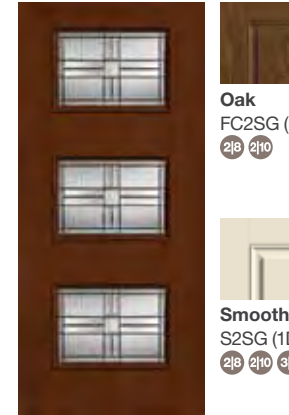

Saratoga

Oak
FC2SG (1D, 1C)
2/8 2/10

Smooth
S2SG (1D, 1C)
2/8 2/10 3/6

Mahogany
FCM2SG (1D, 1C)
2/8