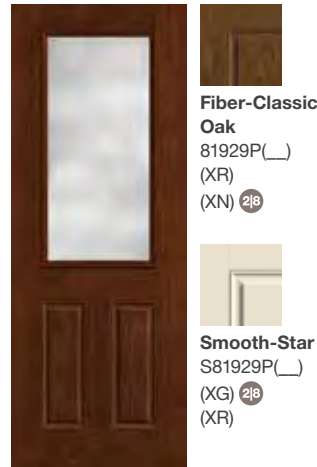

Fiber-Classic Oak
FC8321(____)-SDL
(XR, XN)

Smooth-Star
S8321XG-SDL
(Geometric)
2½"

Privacy

Fiber-Classic Oak
81929P(____)
(XR)
(XN) 2½"

Smooth-Star
S81929P(____)
(XG) 2½"
(XR)

Fiber-Classic Mahogany
FCM862(____)
(XR, XN)