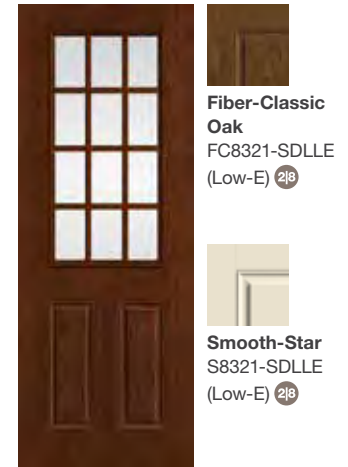

Low-E SDL

Fiber-Classic Oak
FC8321-SDLLE
(Low-E) 2½"

Smooth-Star
S8321-SDLLE
(Low-E) 2½"

Fiber-Classic Mahogany
FCM8321-SDLLE (Low-E)

Key

1D	Black Nickel	1W	Wrought Iron	XN	Granite
1C	Brushed Nickel	XG	Geometric	LE	Low-E
1A	Brass	XR	Rainglass	SDL	Simulated Divided Lites

2½" Available in 2'8" Width