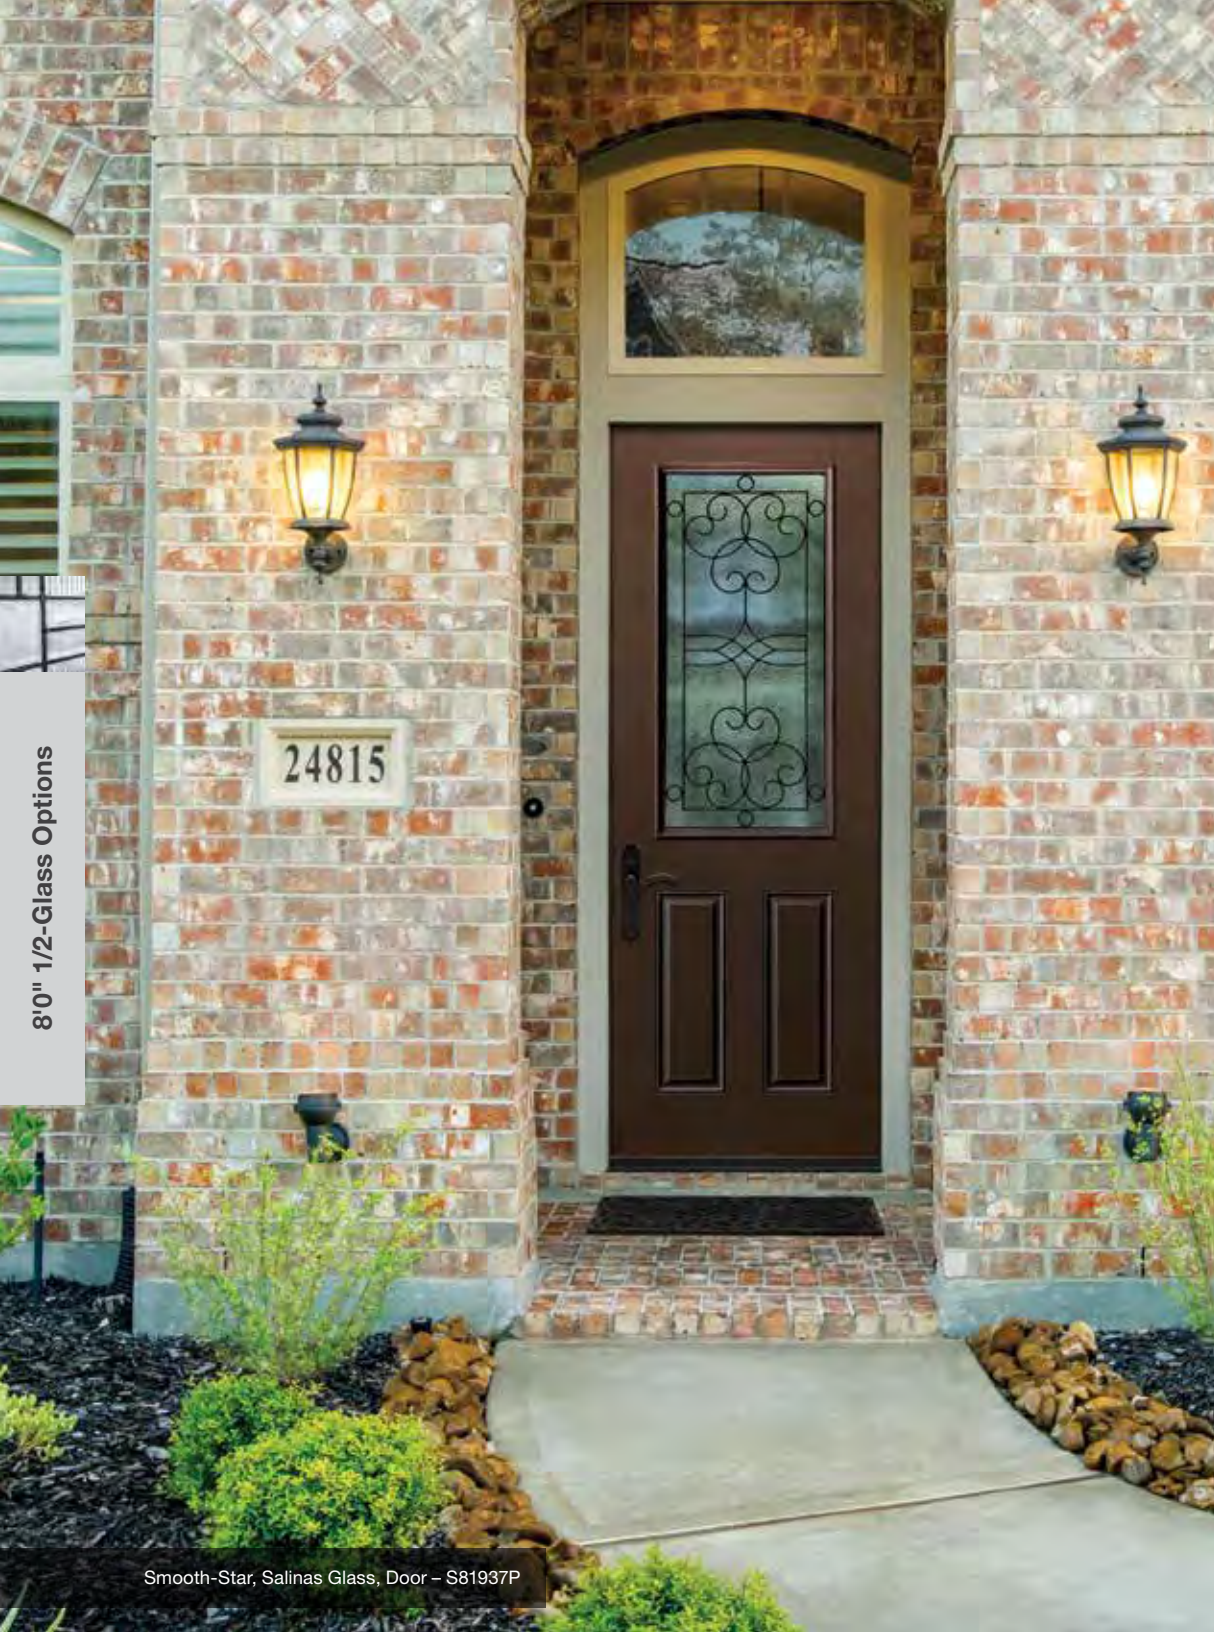

Classic-Craft Canvas
CCV81520 (1W)

Low-E

Classic-Craft Canvas
CCV803020-LE (Low-E)

8'0" 2/3-Glass Options

Key

1W Wrought Iron
XN Granite
LE Low-E

Ⓜ Available in 3'6" Width

8'0" 2/3-Glass Options