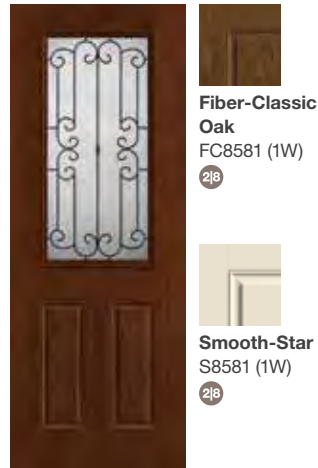

Fiber-Classic Mahogany
FCM886 (1D, 1C)

Avonlea

Fiber-Classic Oak
81932P (1D)

Saratoga

Fiber-Classic Oak
81938P (1D, 1C)
2½"

Smooth-Star
S81937P (1D, 1C)
2½"

Fiber-Classic Mahogany
FCM888 (1D, 1C)

Riserva