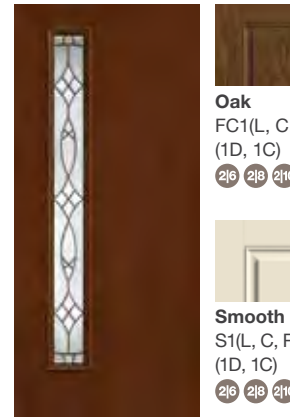

Línea

Blackstone

Oak
FC1(L, C, R)BS
(1D, 1C)
2'6 2'8 2'10

Smooth
S1(L, C, R)BS
(1D, 1C)
2'6 2'8 2'10 3'6

Mahogany
FCM1(L, C, R)BS (1D, 1C)
2'6 2'8