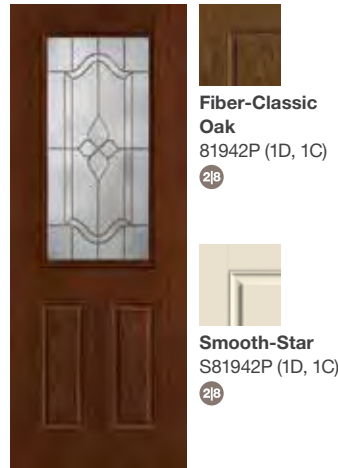

Fiber-Classic Oak
FC8581 (1W)
2½"

Concorde

Fiber-Classic Oak
81942P (1D, 1C)
2½"

Smooth-Star
S81942P (1D, 1C)
2½"

Fiber-Classic Mahogany
FCM891 (1D, 1C)