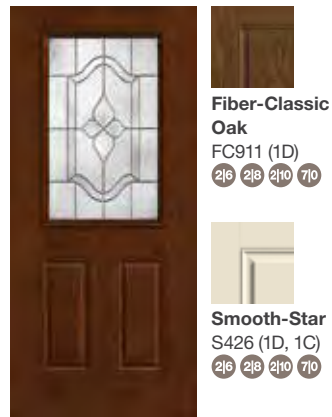

Concorde

Fiber-Classic Oak

FC911 (1D)
2j6 2j8 2j10 7j0

Smooth-Star

S426 (1D, 1C)
2j6 2j8 2j10 7j0

Fiber-Classic Mahogany
FCM911 (1D)
2j8 2j10