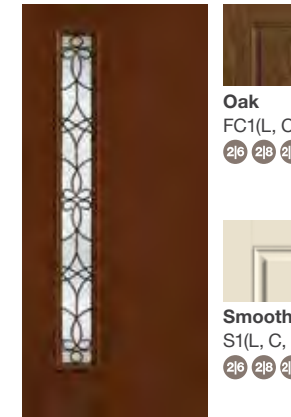

Salinas

Oak
FC1(L, C, R)SA (1W)
2'6 2'8 2'10

Smooth
S1(L, C, R)SA (1W)
2'6 2'8 2'10 3'6

Mahogany
FCM1(L, C, R)SA (1W)
2'6 2'8

Key

1D	Black Nickel	1W	Wrought Iron	XC	Chord	XN	Granite
1C	Brushed Nickel	XG	Geometric	XJ	Chinchilla	LE	Low-E
1A	Brass	XE	Satin Etch	XR	Rainglass	FF	Flat Frame

2'6 Available in 2'6" Width
2'8 Available in 2'8" Width
2'10 Available in 2'10" Width

3'6 Available in 3'6" Width