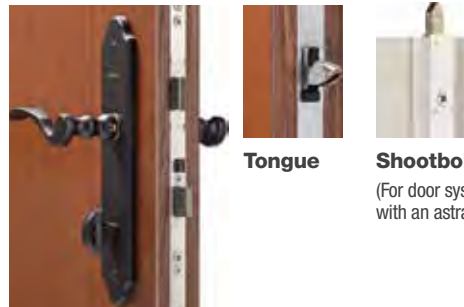

Standard Door Options

Tongue

Shootbolt

(For door systems with an astragal.)