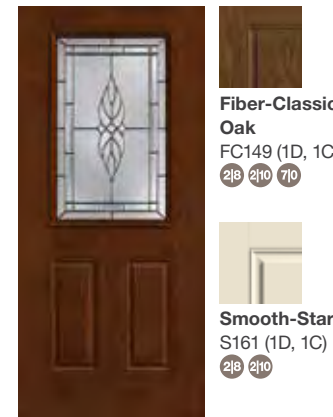

Kensington

Fiber-Classic Oak

FC149 (1D, 1C)
2j8 2j10 7j0

Smooth-Star

S161 (1D, 1C)
2j8 2j10

Fiber-Classic Mahogany
FCM149 (1D, 1C)
2j8 2j10

Key

- 1D Black Nickel
- 1C Brushed Nickel
- 1W Wrought Iron
- 7j0 7'0" Height in Select Sizes
- 2j6 Available in 2'6" Width
- 2j8 Available in 2'8" Width
- 2j10 Available in 2'10" Width