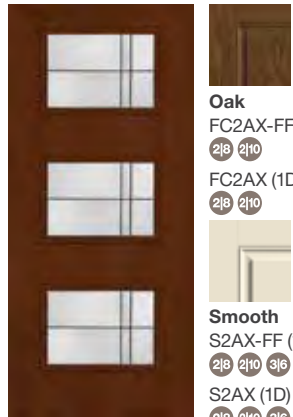

Axis

Oak
FC2AX-FF (1D)
2'8 2'10

FC2AX (1D)
2'8 2'10

Smooth
S2AX-FF (1D)
2'8 2'10 3'6

S2AX (1D)
2'8 2'10 3'6

Mahogany
FCM2AX-FF (1D)
2'8

FCM2AX (1D)
2'8