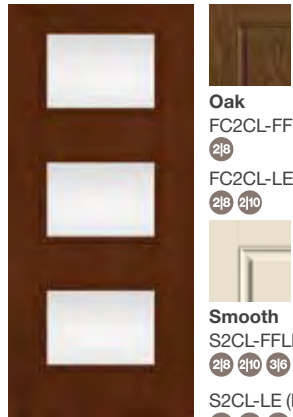

Low-E

Oak
FC2CL-FFLE (Low-E)
2'8

FC2CL-LE (Low-E)
2'8 2'10

Smooth
S2CL-FFLE (Low-E)
2'8 2'10 3'6

S2CL-LE (Low-E)
2'8 2'10 3'6

Mahogany
FCM2CL-FFLE (Low-E)
2'8

FCM2CL-LE (Low-E)
2'8