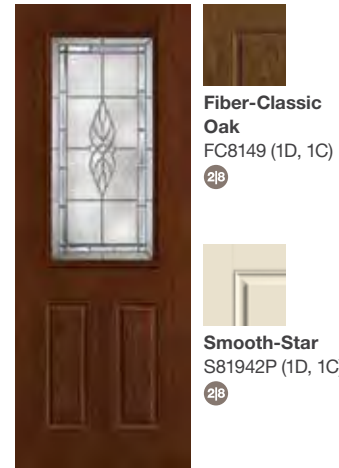

Fiber-Classic Oak
81942P (1D, 1C)
2½"

Smooth-Star
S81942P (1D, 1C)
2½"

Kensington

Fiber-Classic Oak
FC8149 (1D, 1C)
2½"

Smooth-Star
S81942P (1D, 1C)
2½"

Fiber-Classic Mahogany
FCM8149 (1D, 1C)