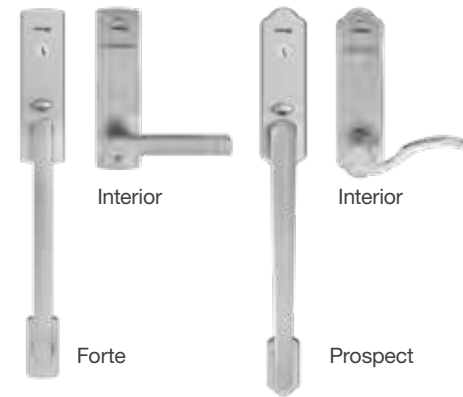

Handlesets

Interior

Interior

Forte

Prospect