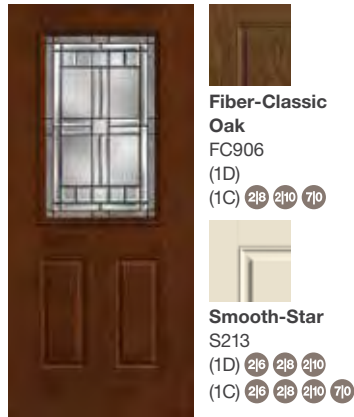

Avonlea

Fiber-Classic Mahogany
FCM966 (1D)
218 210

Smooth-Star
S966 (1D)

Saratoga

Fiber-Classic Oak

FC906
(1D)
(1C) 2j8 2j10 7j0

Smooth-Star

S213
(1D) 2j6 2j8 2j10
(1C) 2j6 2j8 2j10 7j0