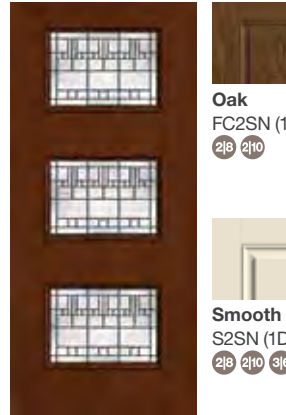

Fiber-Classic Mahogany
FCM1000
2/6 2/8 7/0

Solid Panel Options

Pulse® Options

All doors available in 6'8" height and 3'0" width.

Ari

Sedona

Oak
FC2SN (1D)
2/8 2/10

Smooth
S2SN (1D)
2/8 2/10 3/6