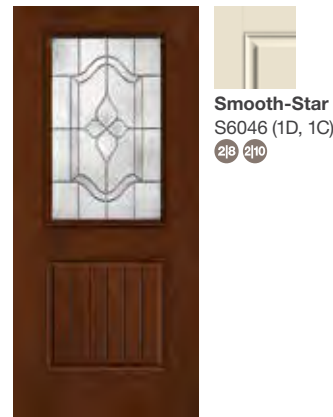

Concorde

Smooth-Star

S6046 (1D, 1C)
2j8 2j10

Fiber-Classic Mahogany
FCM6046
(1D) 2j8
(1C)