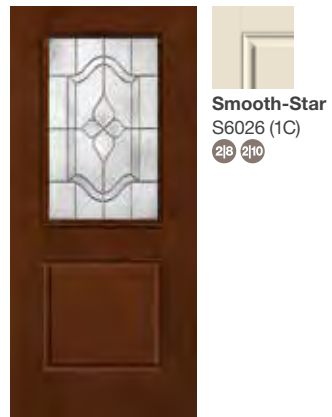

Concorde

Smooth-Star

S6026 (1C)
2j8 2j10

Fiber-Classic Mahogany
FCM6026
(1D) 2j8
(1C)