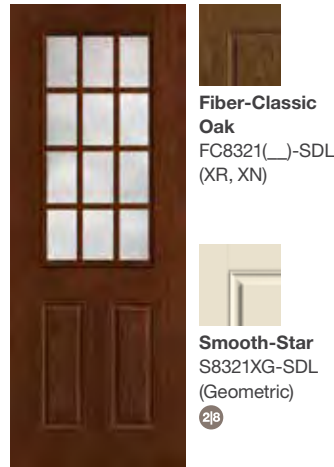

Privacy SDL

Fiber-Classic Oak
FC8321(____)-SDL
(XR, XN)

Smooth-Star
S8321XG-SDL
(Geometric)
2½"

Fiber-Classic Mahogany
FCM8321XR-SDL (Rainglass)