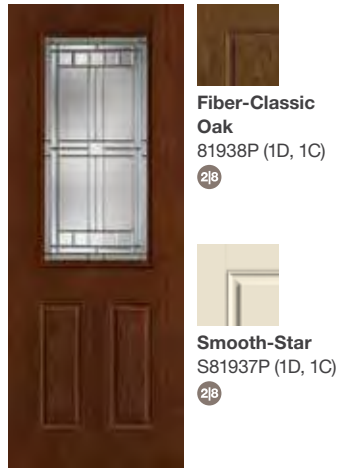

Saratoga

Fiber-Classic Oak
81938P (1D, 1C)
2½"

Smooth-Star
S81937P (1D, 1C)
2½"

Fiber-Classic Mahogany
FCM888 (1D, 1C)