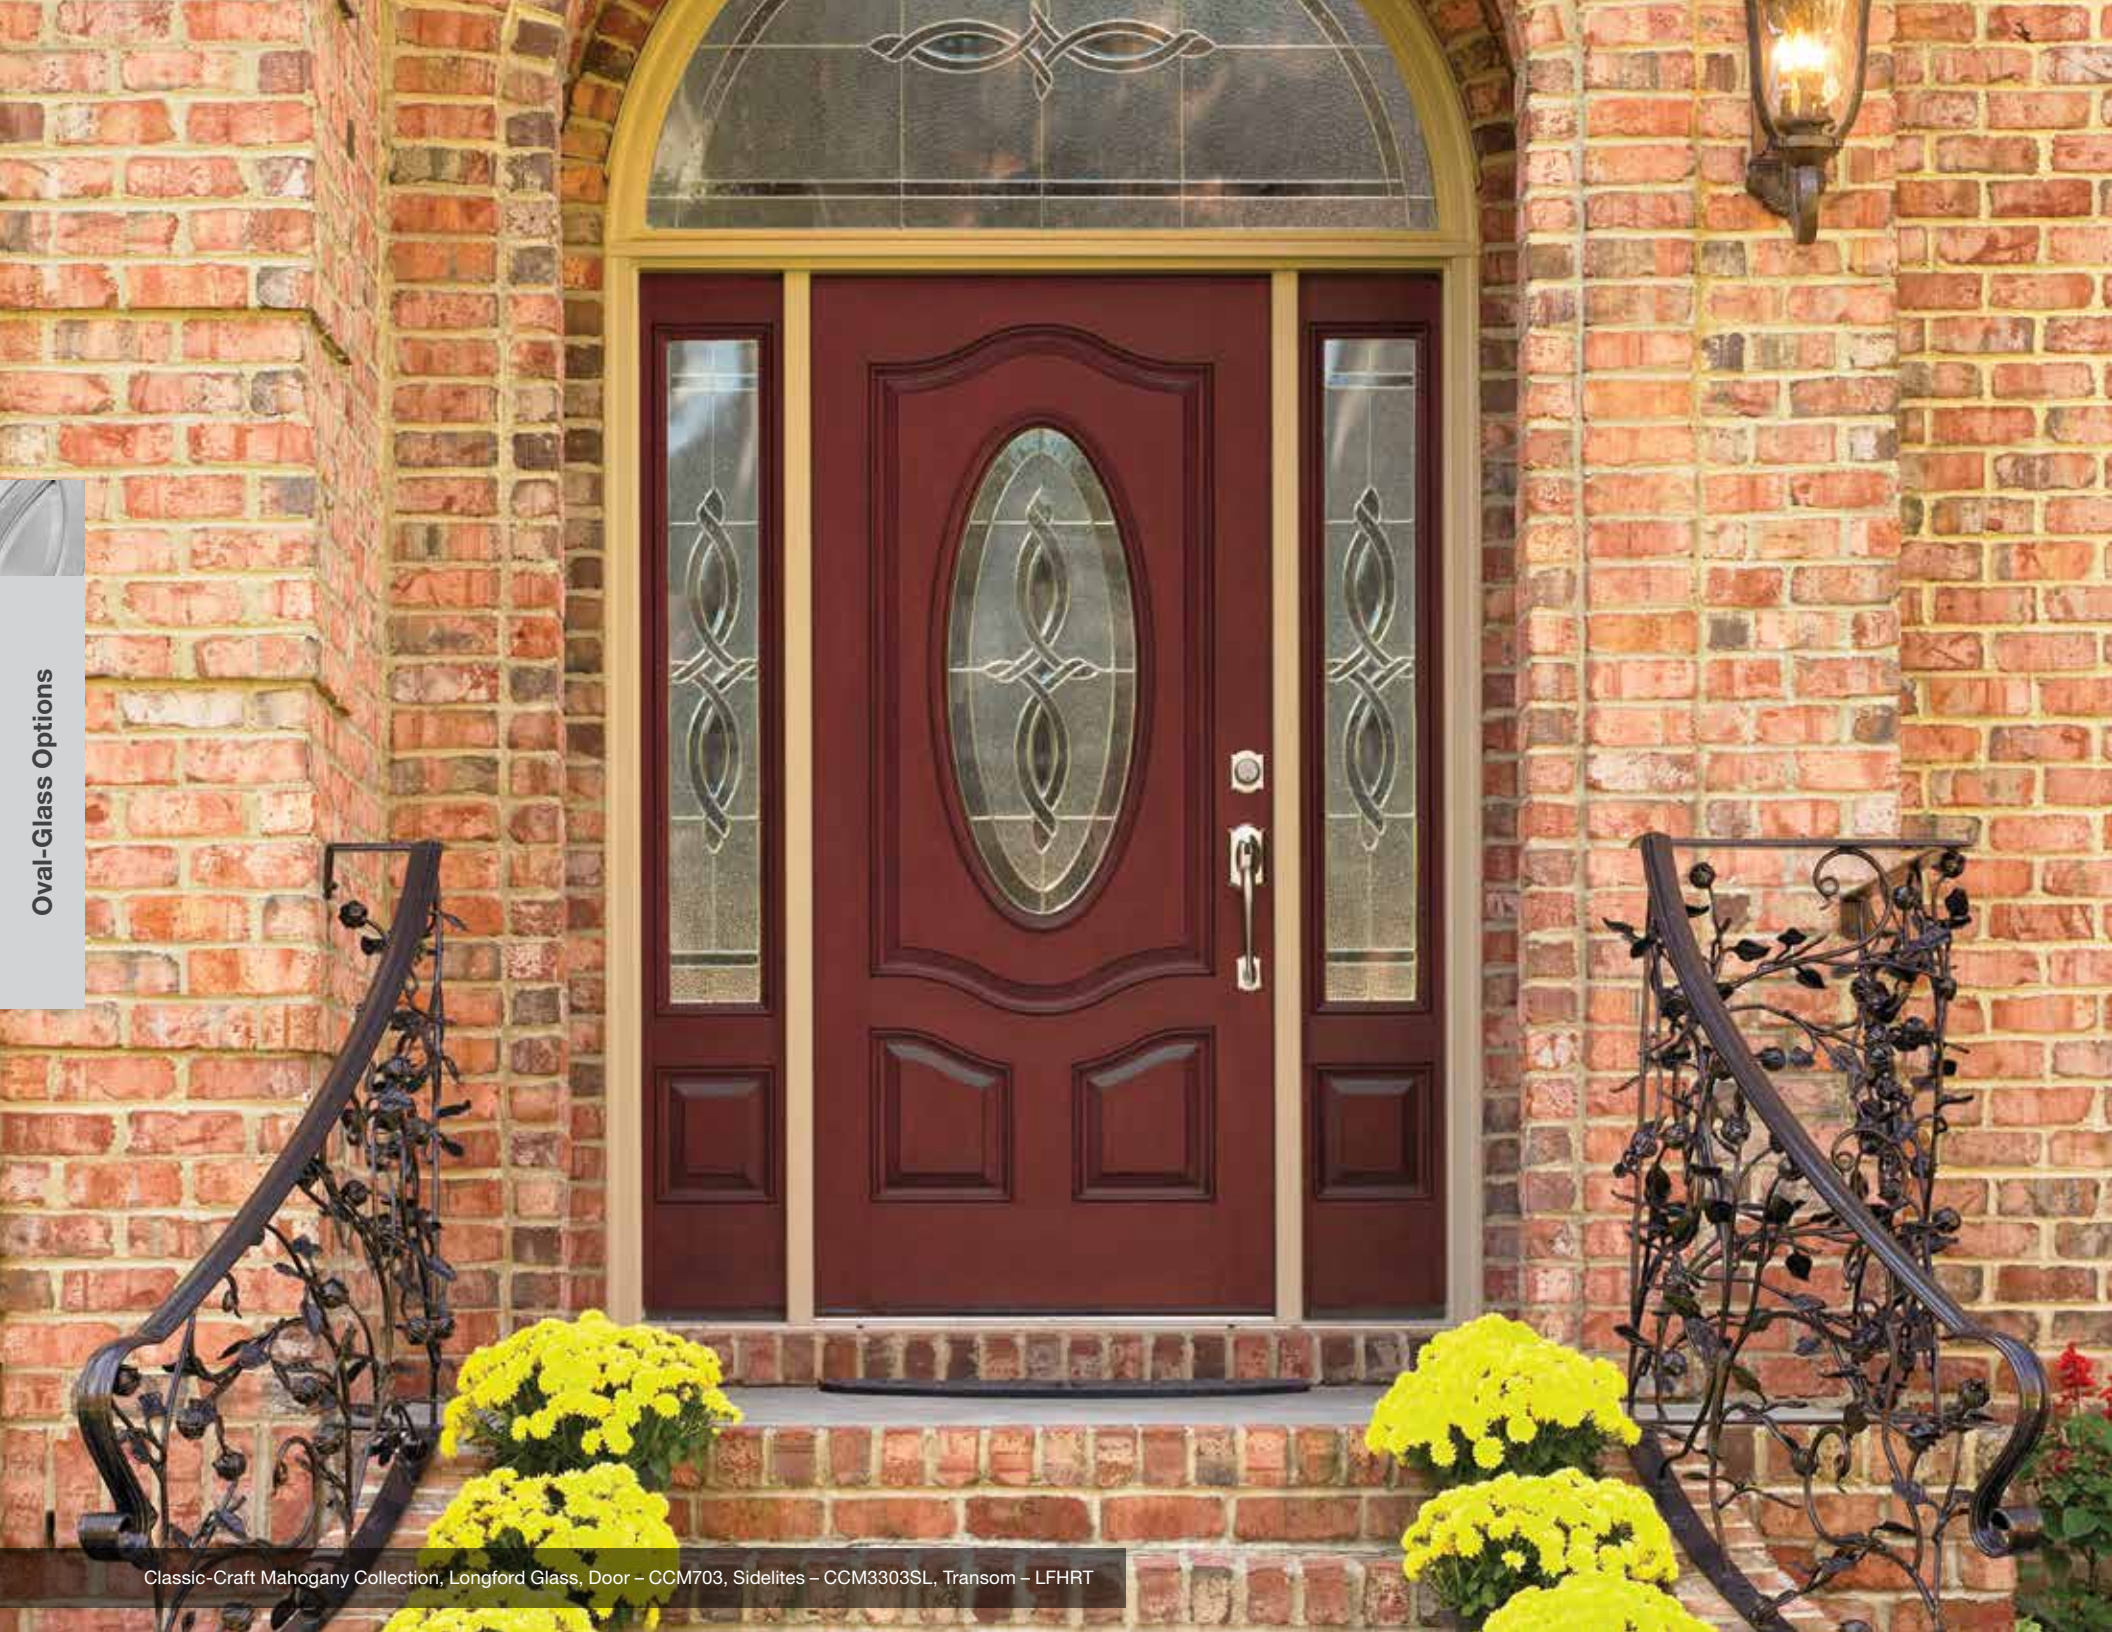

S2100 (Clear)
 216 218

Oval-Glass Options

Classic-Craft Mahogany Collection, Longford Glass, Door - CCM703, Sidelites - CCM3303SL, Transom - LFHRT

Oval-Glass Options

Note: Product images show exterior side of door.