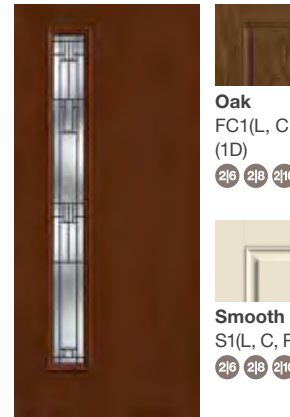

Línea

Blackstone

Oak
FC1(L, C, R)BS
(1D, 1C)
2'6 2'8 2'10

Smooth
S1(L, C, R)BS
(1D, 1C)
2'6 2'8 2'10 3'6

Mahogany
FCM1(L, C, R)BS (1D, 1C)
2'6 2'8

Crystalline

Smooth
S1(L, C, R)BL (1D, 1C)
2'6 2'8 2'10 3'6

Sedona