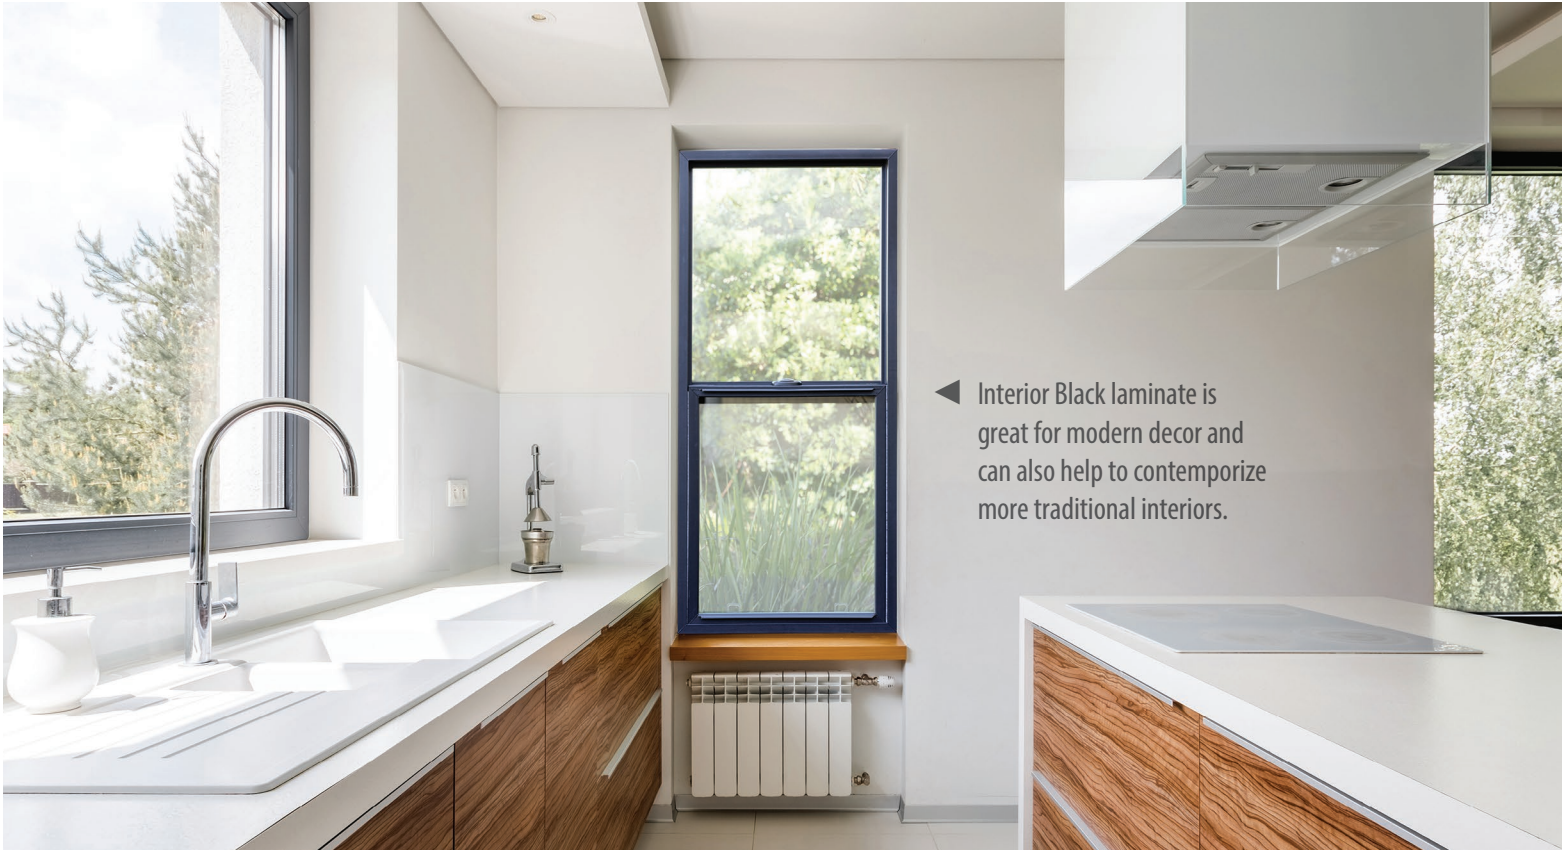

◀ Interior Black laminate is great for modern decor and can also help to contemporize more traditional interiors.

Whoever said a window has to be a simple white square obviously never knew Simonton.

Simonton offers a huge palette of design choices when it comes to improving your view. Whether it be colors, hardware finishes, shapes or sizes, we have just what you're looking for.