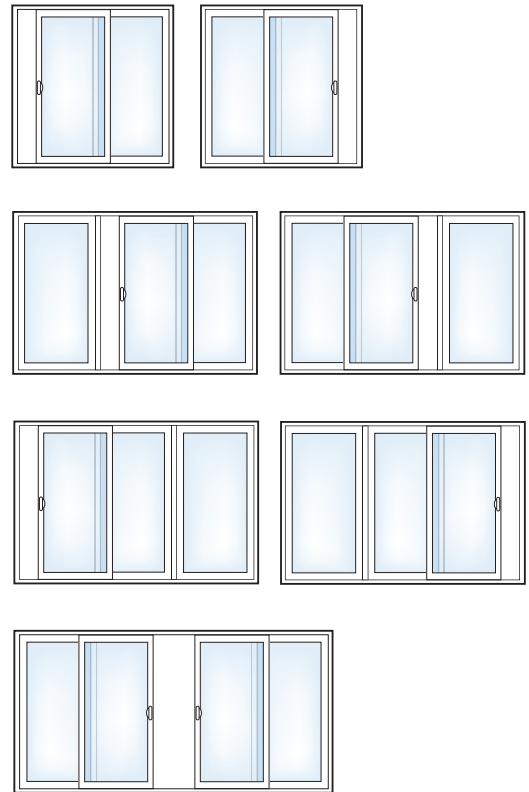

Patio Door Configurations

Ask your Simonton dealer which Patio Door is right for you.

"We love the view out of our new DaylightMax windows, but when we replaced our old sliding patio door it made the view spectacular!" - *Simonton Idaho Homeowner*