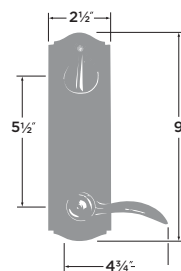

Entry with Deadbolt

Interior