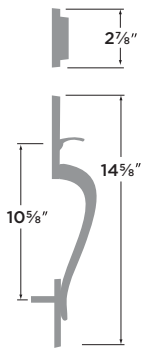

Madison Handleset

- 15 Satin Nickel
- 11P Vintage Bronze
- FBL Flat Black

KEYED HANDLESET MA507
DUMMY HANDLESET MA500