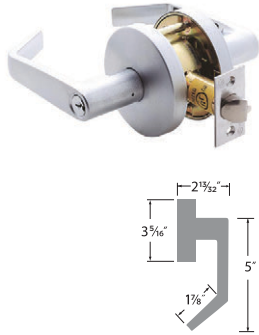

Jackson Cylindrical Lever Grade 2

26D Satin Chrome

PASSAGE	JK101
PRIVACY	JK102
DUMMY	JK100
ENTRY	JK107
STOREROOM	JK105
CLASSROOM	JK108