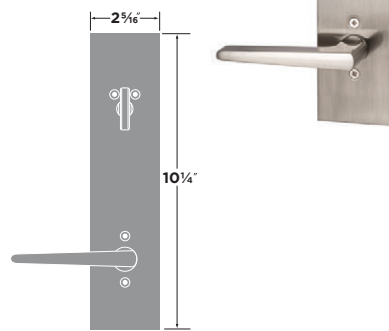

Knurled Grip LVGRIP-KN

Smooth Grip LVGRIP-SM

Walnut Grip LVGRIP-WN

- 15 Satin Nickel
- 26 Polished Chrome
- FBL Flat Black
- SB Satin Brass

BASEL FULL PLATE HANDLESET TRIM BS100-HFP

- 11P Vintage Bronze
- NI Nickel
- FBL Flat Black
- SB Satin Brass