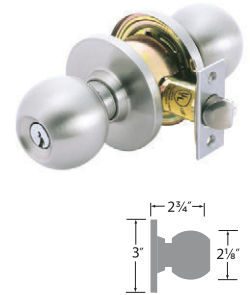

Interconnect Lock Grade 2

Passage with Deadbolt

32D Satin Stainless

INTERCONNECT LOCK, PASSAGE IN301-CDR

More lever styles available upon request

Commercial Deadbolt

Grade 2

26D Satin Chrome