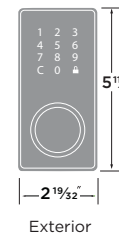

TOUCH SCREEN KEYPAD DEADBOLT DK201-TKD

Operates on four "AA" batteries, no hard wiring required
Warning light and sound to indicate low batteries
Optional auto locking function
One-time use code option
Entry codes can be four to six digits
Programmable up to ten entry codes
Vacation Mode-temporarily disables all user codes
Master and construction keyed capability
Temperature range -31° F to 150° F
Fits doors 1 3/8" to 2" thick
Single touch locking | Key operable
25 year mechanical and one year electronic warranty
Meets ANSI grade 2 standards