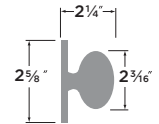

PASSAGE	JN101
PRIVACY	JN102
ENTRY	JN107
DUMMY	JN100
HANDLESET INTERIOR TRIM	JN100-H