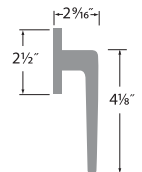

Cedar Lever

- 15 Satin Nickel
- 11P Vintage Bronze
- 26 Polished Chrome
- 3 Polished Brass
- FBL Flat Black

PASSAGE	CD101
PRIVACY	CD102
ENTRY	CD107
DUMMY	CD100
ENTRY-DEADBOLT COMBO	CD107/DB
HANDLESET INTERIOR TRIM	CD100-H
PRIVACY - PUSH BUTTON	CD102-SL*
ENTRY - PUSH BUTTON	CD107-SL*
STOREROOM	CD105-SL*