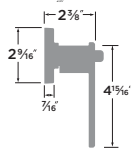

Cortina Lever

- 15 Satin Nickel
- FBL Flat Black
- SB Satin Brass

PASSAGE	CT101
PRIVACY	CT102
ENTRY	CT107
DUMMY	CT100
HANDLESET INTERIOR TRIM	CT100-H

Verona Lever

- 15 Satin Nickel
- FBL Flat Black
- SB Satin Brass

PASSAGE	VN101
PRIVACY	VN102
ENTRY	VN107
DUMMY	VN100
HANDLESET INTERIOR TRIM	VN100-H

Arapaho Knob

- 15 Satin Nickel
- 11P Vintage Bronze
- FBL Flat Black
- 15A Antique Nickel

PASSAGE	AR101
PRIVACY	AR102
ENTRY	AR107
DUMMY	AR100
ENTRY-DEADBOLT COMBO	AR107/DB
HANDLESET INTERIOR TRIM	AR100-H

Juniper Knob

- 15 Satin Nickel
- 11P Vintage Bronze
- FBL Flat Black

PASSAGE	JN101
PRIVACY	JN102
ENTRY	JN107
DUMMY	JN100
HANDLESET INTERIOR TRIM	JN100-H

Tulip Knob

- 32D Satin Stainless
- 3 Polished Brass

PASSAGE	TL101
PRIVACY	TL102
ENTRY	TL107
DUMMY	TL100