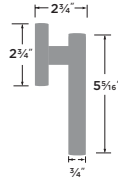

Juneau 28° Lever

- 32D Satin Stainless
- 26 Polished Chrome
- FBL Flat Black

PASSAGE	JU101
PRIVACY	JU102
DUMMY	JU100
HANDLESET TRIM	JU100-H