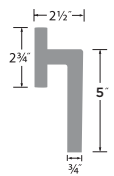

Hanover 28° Lever

- 32D Satin Stainless
- FBL Flat Black

PASSAGE	HV101-28
PRIVACY	HV102-28
DUMMY	HV100