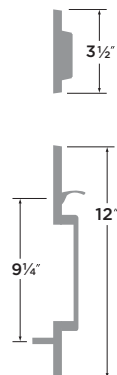

Coronado Handleset

- 15 Satin Nickel
- 11P Vintage Bronze

KEYED HANDLESET CN507
DUMMY HANDLESET CN500