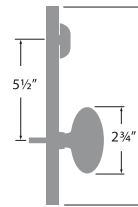

Slickrock Knob

- 11P Vintage Bronze

PASSAGE	SR101
PRIVACY	SR102
ENTRY WITH DEADBOLT	SR107
DUMMY	SR100
DOUBLE DUMMY	SR100-2

Interior