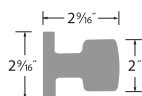

PASSAGE	BG101
PRIVACY	BG102
ENTRY	BG107
DUMMY	BG100
HANDLESET TRIM	BG100-H