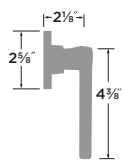

Sage Lever

- 15 Satin Nickel
- 11P Vintage Bronze

PASSAGE	SG101
PRIVACY	SG102
ENTRY	SG107
DUMMY	SG100
ENTRY-DEADBOLT COMBO	SG107/DB
HANDLESET INTERIOR TRIM	SG100-H