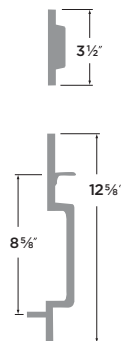

Stockholm Handleset

- 15 Satin Nickel
- 11P Vintage Bronze
- 32D Satin Stainless
- 26 Polished Chrome
- FBL Flat Black
- SB Satin Brass

KEYED HANDLESET	SH507
DUMMY HANDLESET	SH500