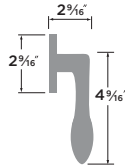

Snowbird Lever

- 15 Satin Nickel
- 11P Vintage Bronze
- FBL Flat Black

PASSAGE	SB101
PRIVACY	SB102
ENTRY	SB107
DUMMY	SB100
ENTRY-DEADBOLT COMBO	SB107/DB
HANDLESET INTERIOR TRIM	SB100-H