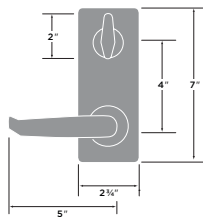

Interconnect Lock Grade 2

Passage with Deadbolt

32D Satin Stainless

INTERCONNECT LOCK, PASSAGE IN301-CDR

More lever styles available upon request

Commercial Deadbolt

Grade 2

26D Satin Chrome