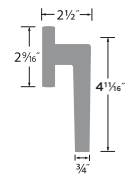

Basel Lever

- 15 Satin Nickel
- 11P Vintage Bronze
- 26 Polished Chrome
- FBL Flat Black
- SB Satin Brass

PASSAGE	BS101-SQ
PRIVACY	BS102-SQ
ENTRY	BS107-SQ
DUMMY	BS100-SQ
HANDLESET TRIM	BS100-HSQ