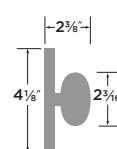

LOGAN HANDLESET TRIM LN100-H

- 15 Satin Nickel
- FBL Flat Black
- SB Satin Brass

ZERMATT FULL PLATE HANDLESET TRIM ZT100-HFP

- 11P Vintage Bronze
- NI Nickel
- FBL Flat Black
- SB Satin Brass

OAKLEY HANDLESET TRIM OK100-H