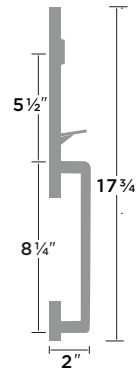

Turin Handleset

- 15 Satin Nickel
- 26 Polished Chrome
- FBL Flat Black
- SB Satin Brass

TURIN HANDLESET TN507
TURIN DUMMY HANDLESET TN500