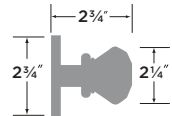

PASSAGE	TY101
PRIVACY	TY102
DUMMY	TY100