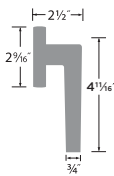

Basel 28° Lever

- 15 Satin Nickel
- FBL Flat Black

PASSAGE	BS101-28
PRIVACY	BS102-28
DUMMY	BS100-SQ
HANDLESET TRIM	BS100-HSQ