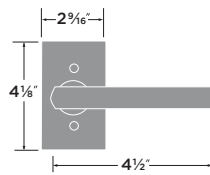

Mountain Deadbolt

- 11P Vintage Bronze
- NI Nickel
- FBL Flat Black
- SB Satin Brass

SINGLE CYLINDER DEADBOLT DB201-MTN

Logan Lever

- 11P Vintage Bronze
- NI Nickel
- FBL Flat Black
- SB Satin Brass

PASSAGE	LN101
PRIVACY	LN102
DUMMY	LN100