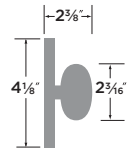

PASSAGE	OK101
PRIVACY	OK102
DUMMY	OK100