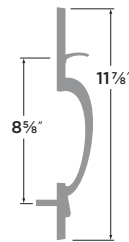

KEYED HANDLESET AT507
DUMMY HANDLESET AT500