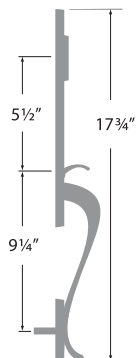

Solitude Handleset

- 15 Satin Nickel
- 11P Vintage Bronze
- 3 Polished Brass
- PVD Lifetime Brass

KEYED HANDLESET SL507
DUMMY HANDLESET SL500