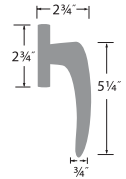

Juneau 28° Lever

- 32D Satin Stainless
- 26 Polished Chrome
- FBL Flat Black

PASSAGE	JU101
PRIVACY	JU102
DUMMY	JU100
HANDLESET TRIM	JU100-H

Torino 28° Lever

- 15 Satin Nickel
- 26 Polished Chrome

PASSAGE	TR101
PRIVACY	TR102
DUMMY	TR100
HANDLESET TRIM	TR100-H