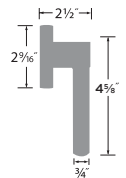

Basel 28° Lever

- 15 Satin Nickel
- FBL Flat Black

PASSAGE	BS101-28
PRIVACY	BS102-28
DUMMY	BS100-SQ
HANDLESET TRIM	BS100-HSQ

Marin Lever

- 15 Satin Nickel
- 26 Polished Chrome
- FBL Flat Black

PASSAGE	MR101
PRIVACY	MR102
ENTRY	MR107
DUMMY	MR100
HANDLESET TRIM	MR100-H