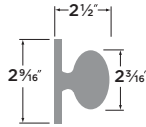

PASSAGE	DU101
PRIVACY	DU102
ENTRY	DU107
DUMMY	DU100
ENTRY-DEADBOLT COMBO	DU107/DB
HANDLESET INTERIOR TRIM	DU100-H