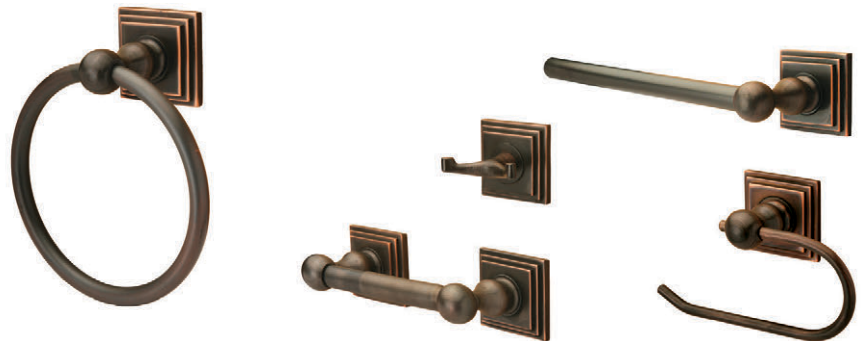

Pueblo

- 15 Satin Nickel
- 11P Vintage Bronze
- 26 Polished Chrome

18" TOWEL BAR	PB-TB18
24" TOWEL BAR	PB-TB24
30" TOWEL BAR	PB-TB30
TOWEL RING	PB-TR1
SINGLE POST PAPER HOLDER	PB-PH1
TWO POST PAPER HOLDER	PB-PH2
ROBE HOOK	PB-RH1