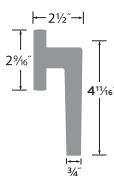

Basel Lever-Round

- 15 Satin Nickel
- 11P Vintage Bronze
- 26 Polished Chrome
- FBL Flat Black

PASSAGE	BS101-RD
PRIVACY	BS102-RD
ENTRY	BS107-RD
DUMMY	BS100-RD
HANDLESET TRIM	BS100-HRD