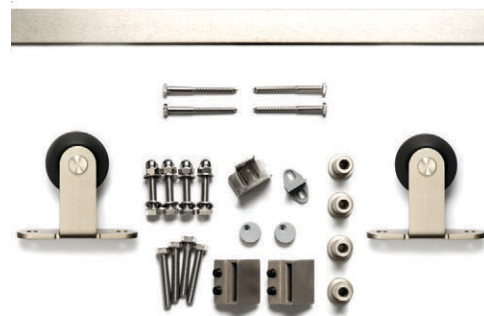

Barn Door Track System with Top Mounted Roller

- 15 Satin Nickel
- FBL Flat Black

BARN DOOR TRACK SYSTEM/TOP MOUNTED ROLLER 72"   BARN-2KIT72
BARN DOOR TRACK SYSTEM/TOP MOUNTED ROLLER 96"   BARN-2KIT96