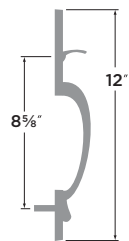

KEYED HANDLESET AT507
DUMMY HANDLESET AT500

Coral Handleset

- 15 Satin Nickel
- 11P Vintage Bronze
- 3 Polished Brass

KEYED HANDLESET CR507
DUMMY HANDLESET CR500

Madison Handleset

- 15 Satin Nickel
- 11P Vintage Bronze
- FBL Flat Black