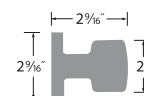

- 32D Satin Stainless
- 11P Vintage Bronze
- 26 Polished Chrome
- FBL Flat Black
- SB Satin Brass

PASSAGE	BG101-SQ
PRIVACY	BG102-SQ
ENTRY	BG107-SQ
DUMMY	BG100-SQ
HANDLESET TRIM	BG100-HSQ

Köln Handleset

- 15 Satin Nickel
- 11P Vintage Bronze
- 32D Satin Stainless
- 26 Polished Chrome