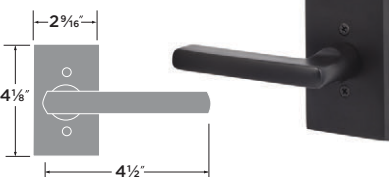

- 11P Vintage Bronze
- NI Nickel
- FBL Flat Black
- SB Satin Brass

LOGAN HANDLESET TRIM LN100-H