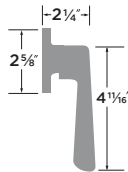

KEYED HANDLESET SL507
 DUMMY HANDLESET SL500

Coronado Handleset

- 15 Satin Nickel
- 11P Vintage Bronze

KEYED HANDLESET CN507
 DUMMY HANDLESET CN500

Edge Lever

Grade 2

- 15 Satin Nickel
- FBL Flat Black

PASSAGE	EG101
PRIVACY	EG102
ENTRY	EG107
DUMMY	EG100
HANDLESET INTERIOR TRIM	EG100-H