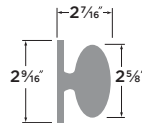

PASSAGE	AR101
PRIVACY	AR102
ENTRY	AR107
DUMMY	AR100
ENTRY-DEADBOLT COMBO	AR107/DB
HANDLESET INTERIOR TRIM	AR100-H