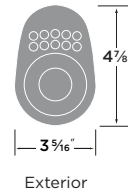

Interior

Exterior

DEADBOLTS

Mountain Deadbolt

- NI Nickel
- 11P Vintage Bronze
- FBL Flat Black
- SB Satin Brass

SINGLE CYLINDER DEADBOLT DB201-MTN

Modern Deadbolt

- 15 Satin Nickel
- 11P Vintage Bronze
- 26 Polished Chrome
- FBL Flat Black
- 32D Satin Stainless
- SB Satin Brass