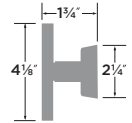

PASSAGE	ZT101
PRIVACY	ZT102
DUMMY	ZT100