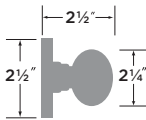

PASSAGE	DU101-SQ
PRIVACY	DU102-SQ
ENTRY	DU107-SQ
DUMMY	DU100-SQ
HANDLESET INTERIOR TRIM	DU100-HSQ