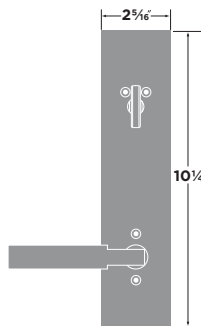

Interior Trim for Vail and Turin Handlesets

- NI Nickel
- 26 Polished Chrome
- FBL Flat Black
- SB Satin Brass

LEVANTO FULL PLATE HANDLESET TRIM LV100-HFP

Lever Grips sold separately

- KNURLED GRIP LVGRIP-KN
- SMOOTH GRIP LVGRIP-SM
- WALNUT GRIP LVGRIP-WN