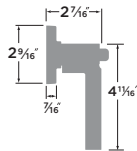

Cortina Lever

- 15 Satin Nickel
- FBL Flat Black
- SB Satin Brass

PASSAGE	CT101
PRIVACY	CT102
ENTRY	CT107
DUMMY	CT100
HANDLESET INTERIOR TRIM	CT100-H

Verona Lever

- 15 Satin Nickel
- FBL Flat Black
- SB Satin Brass

PASSAGE	VN101
PRIVACY	VN102
ENTRY	VN107
DUMMY	VN100
HANDLESET INTERIOR TRIM	VN100-H

Arapaho Knob

- 15 Satin Nickel
- 11P Vintage Bronze
- FBL Flat Black
- 15A Antique Nickel

PASSAGE	AR101
PRIVACY	AR102
ENTRY	AR107
DUMMY	AR100
ENTRY-DEADBOLT COMBO	AR107/DB
HANDLESET INTERIOR TRIM	AR100-H

Juniper Knob

- 15 Satin Nickel
- 11P Vintage Bronze
- FBL Flat Black

PASSAGE	JN101
PRIVACY	JN102
ENTRY	JN107
DUMMY	JN100
HANDLESET INTERIOR TRIM	JN100-H

Tulip Knob

- 32D Satin Stainless
- 3 Polished Brass

PASSAGE	TL101
PRIVACY	TL102
ENTRY	TL107
DUMMY	TL100