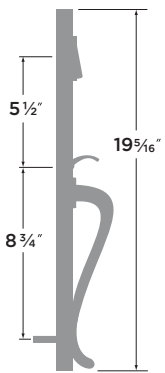

Wasatch Handleset

Specify interior trim:
Sandstone Lever or Slickrock Knob

- 11P Vintage Bronze
- FBL Flat Black

WASATCH HANDLESET SANDSTONE LEVER INTERIOR RIGHT HAND WS507-SSRH

WASATCH HANDLESET SANDSTONE LEVER INTERIOR LEFT HAND WS507-SSLH

WASATCH HANDLESET SLICKROCK KNOB INTERIOR WS507-SR

WASATCH DUMMY HANDLESET WS500