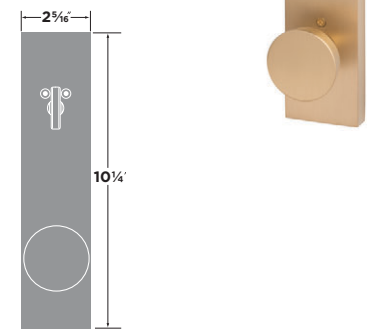

- 15 Satin Nickel
- FBL Flat Black
- SB Satin Brass

ZERMATT FULL PLATE HANDLESET TRIM ZT100-HFP