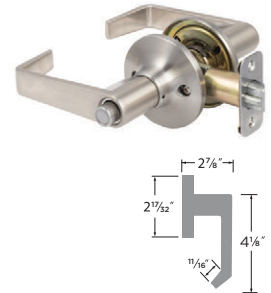

Jackson Cylindrical Lever Grade 2

26D Satin Chrome

PASSAGE	JK101
PRIVACY	JK102
DUMMY	JK100
ENTRY	JK107
STOREROOM	JK105
CLASSROOM	JK108

Cedar HC Lever Grade 3

15 Satin Nickel

PASSAGE	CD101-HC
PRIVACY	CD102-HC
DUMMY	CD100-HC
ENTRY	CD107-HC
ENTRY UL	CD107-HC-UL