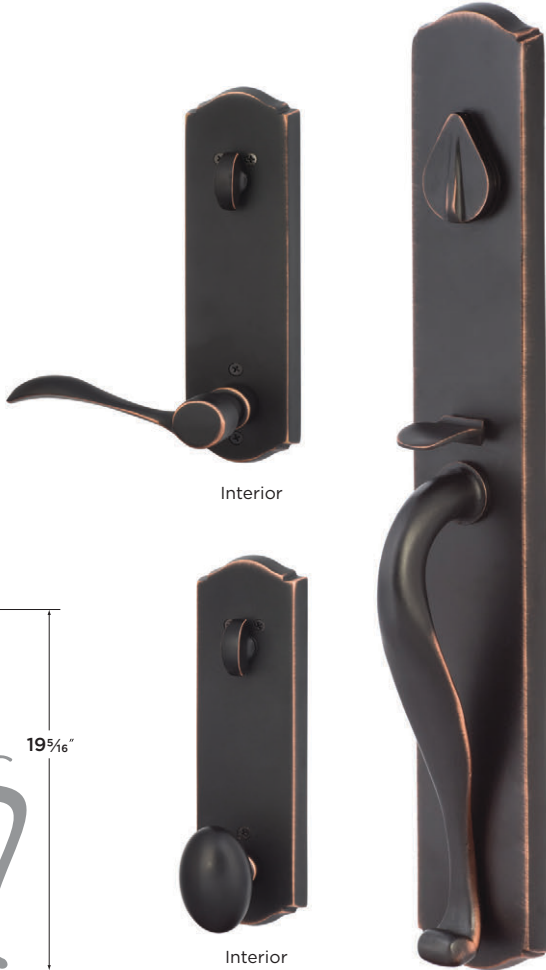

Ridgecrest Mountain is an elevated line of heavy-duty bronze hardware that is enhanced by its mountain contemporary design. Crafted with the finest materials, this hardware will add an impressive statement to any door.

Wasatch Handleset

Specify interior trim:
Sandstone Lever or Slickrock Knob

- 11P Vintage Bronze
- FBL Flat Black

WASATCH HANDLESET SANDSTONE LEVER INTERIOR RIGHT HAND WS507-SSRH

WASATCH HANDLESET SANDSTONE LEVER INTERIOR LEFT HAND WS507-SSLH

WASATCH HANDLESET SLICKROCK KNOB INTERIOR WS507-SR

WASATCH DUMMY HANDLESET WS500

Slickrock Knob

- 11P Vintage Bronze

PASSAGE	SR101
PRIVACY	SR102
ENTRY WITH DEADBOLT	SR107
DUMMY	SR100
DOUBLE DUMMY	SR100-2

Interior