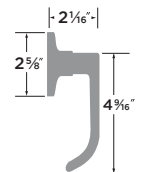

Alder Lever

- 15 Satin Nickel
- FBL Flat Black

PASSAGE	AD101
PRIVACY	AD102
ENTRY	AD107
DUMMY	AD100