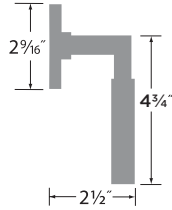

Grip

- KNURLED GRIP
- SMOOTH GRIP
- WALNUT GRIP

- LVGRIP-KN
- LVGRIP-SM
- LVGRIP-WN