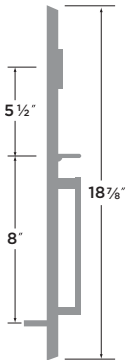

Vail Handleset

- 11P Vintage Bronze
- NI Nickel
- FBL Flat Black
- SB Satin Brass

VAIL HANDLESET VL507
VAIL DUMMY HANDLESET VL500