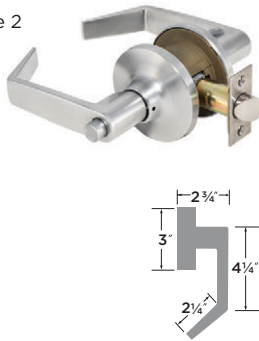

Jackson Tubular Lever Grade 2

26D Satin Chrome

PASSAGE	JK101-T
PRIVACY	JK102-T
DUMMY	JK100-T
ENTRY	JK107-T
STOREROOM	JK105-T
CLASSROOM	JK108-T