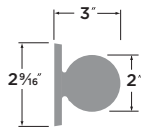

PASSAGE	TA101
PRIVACY	TA102
ENTRY	TA107
DUMMY	TA100
ENTRY-DEADBOLT COMBO	TA107/DB
HANDLESET INTERIOR TRIM	TA100-H