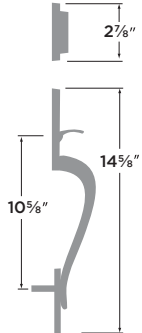

Residential Deadbolt

Grade 2

- 15 Satin Nickel
- FBL Flat Black

SINGLE CYLINDER DEADBOLT DB201-G2

Madison Handleset

Grade 2

- 15 Satin Nickel
- FBL Flat Black

KEYED HANDLESET	MA507-G2
DUMMY HANDLESET	MA500