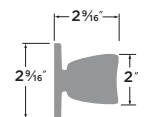

PASSAGE	TL101
PRIVACY	TL102
ENTRY	TL107
DUMMY	TL100