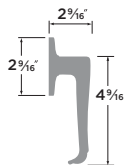

Helena Lever

- 15 Satin Nickel
- 11P Vintage Bronze

PASSAGE	HA101
PRIVACY	HA102
ENTRY	HA107
DUMMY	HA100
ENTRY-DEADBOLT COMBO	HA107/DB
HANDLESET INTERIOR TRIM	HA100-H