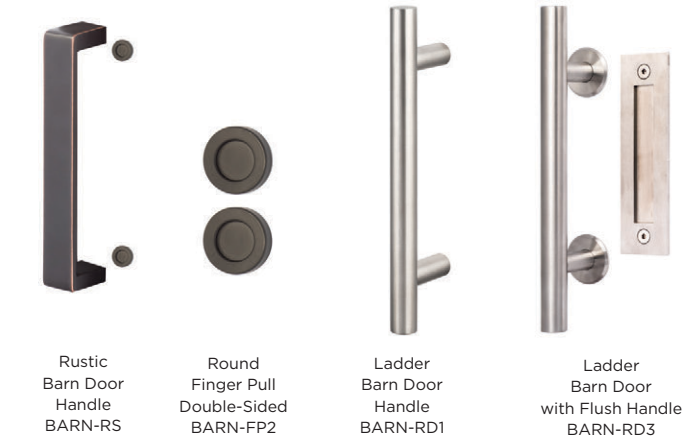

- 26 Polished Chrome
- FBL Flat Black
- 32D Satin Stainless

LADDER BARN DOOR HANDLE 12"	BARN-RD1
LADDER BARN DOOR HANDLE, DOUBLE-SIDED 12"	BARN-RD2
LADDER BARN DOOR HANDLE, FLUSH HANDLE 12"*	BARN-RD3
SQUARE BARN DOOR HANDLE, SINGLE-SIDED 9"	BARN-SQ1
SQUARE BARN DOOR HANDLE, DOUBLE-SIDED 9"	BARN-SQ2
SQUARE LADDER BARN DOOR HANDLE, FLUSH HANDLE 12"*	BARN-SQ3
SQUARE BARN DOOR HANDLE, FLUSH HANDLE 8"*	BARN-SQ4

*Not available in 26 Polished Chrome