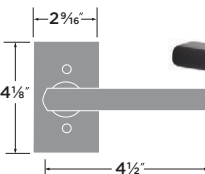

- 11P Vintage Bronze
- NI Nickel
- FBL Flat Black
- SB Satin Brass

LOGAN HANDLESET TRIM LN100-H