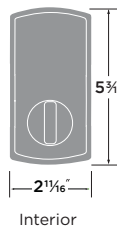

TOUCH SCREEN KEYPAD DEADBOLT DK201-TKD

Operates on four "AA" batteries, no hard wiring required
Warning light and sound to indicate low batteries
Optional auto locking function
One-time use code option
Entry codes can be four to six digits
Programmable up to ten entry codes
Vacation Mode-temporarily disables all user codes
Master and construction keyed capability
Temperature range -31° F to 150° F
Fits doors 1 3/8" to 2" thick
Single touch locking | Key operable
25 year mechanical and one year electronic warranty
Meets ANSI grade 2 standards